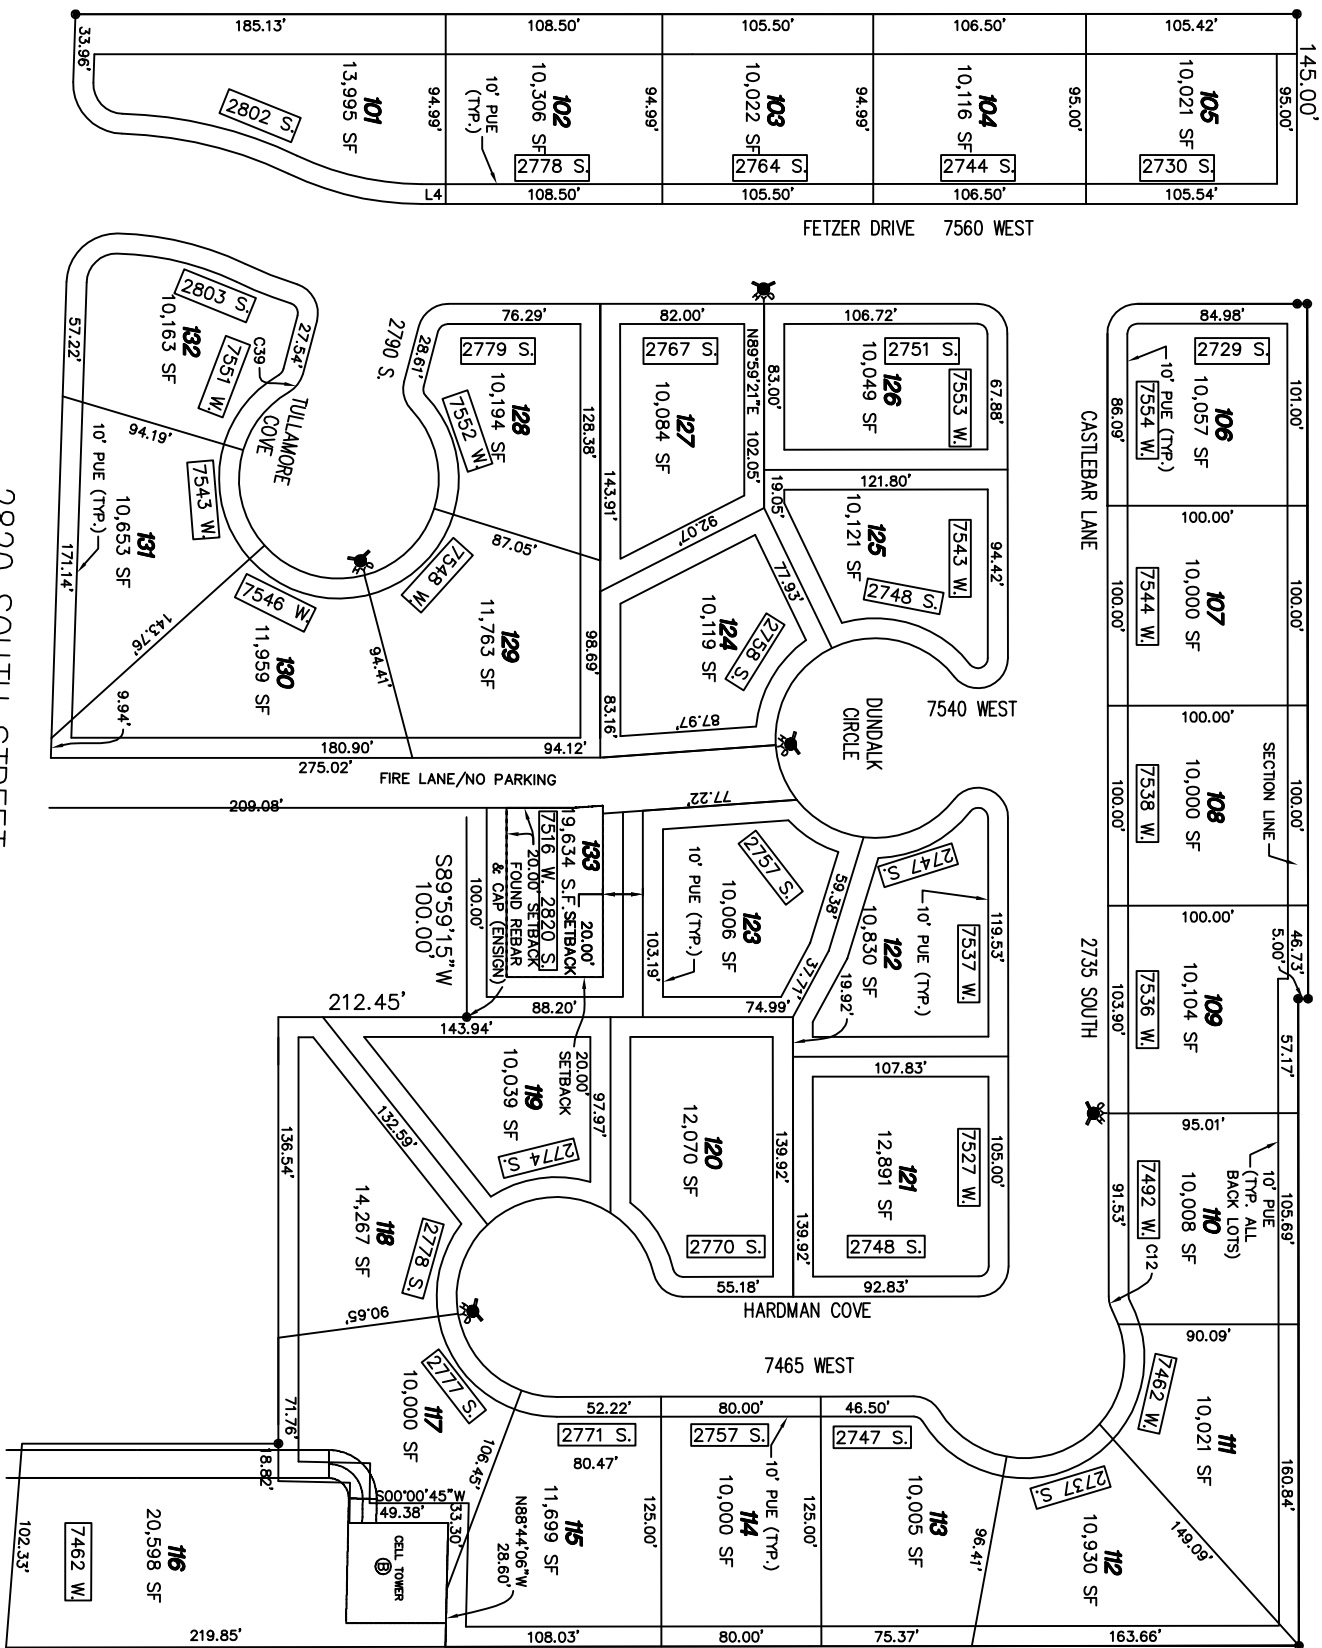

NORTH MEADOWS

2820 SOUTH STREET